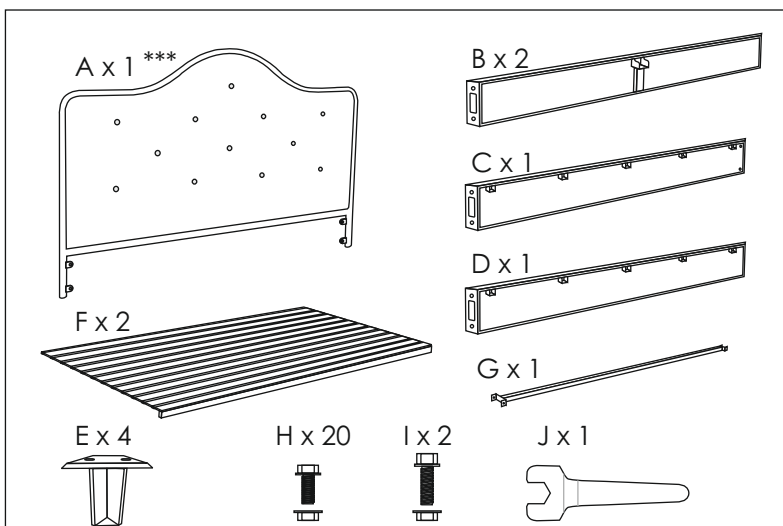

# Double Bed Frame Assembly Instruction

B001DS

1980mm L x 1830mm W x 1150mm/1305mm H

\*\* Please skip this step for assembling parts-E (extend legs), if you have plan to use thicker mattress. Otherwise the mattress level from ground may higher than normal.

\*\*\* Headboard(optional) sold separately.

Quality Product of

# Double Bed Frame Assembly Instruction

B001MS

1980mm L x 1680mm W x 1150mm/1305mm H

\*\* Please skip this step for assembling parts-E (extend legs), if you have plan to use thicker mattress. Otherwise the mattress level from ground may higher than normal.

# Double Bed Frame Assembly Instruction

B001SS

1980mm L x 1070mm W x 980mm/1130mm H

\*\* Please skip this step for assembling parts-E (extend legs), if you have plan to use thicker mattress. Otherwise the mattress level from ground may higher than normal.