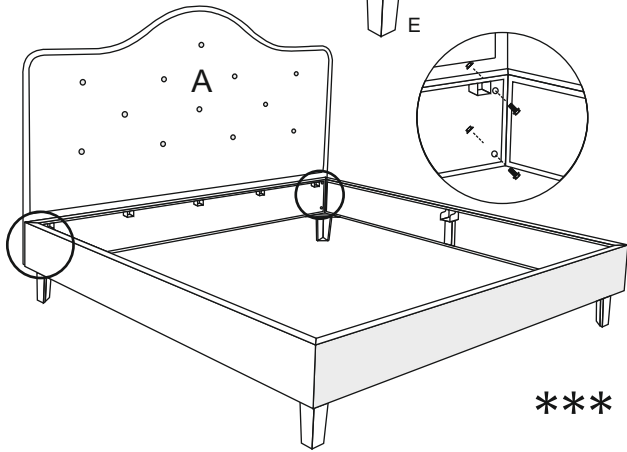

# Double Bed Frame Assembly Instruction

B001DS

1980mm L x 1830mm W x 1150mm/1305mm H

\*\* Please skip this step for assembling parts-E (extend legs), if you have plan to use thicker mattress. Otherwise the mattress level from ground may higher than normal.

\*\*\* Headboard(optional) sold separately.

Quality Product of

# Double Bed Frame Assembly Instruction

B001MS

1980mm L x 1680mm W x 1150mm/1305mm H

\*\* Please skip this step for assembling parts-E (extend legs), if you have plan to use thicker mattress. Otherwise the mattress level from ground may higher than normal.

# Double Bed Frame Assembly Instruction

B001SS

1980mm L x 1070mm W x 980mm/1130mm H

\*\* Please skip this step for assembling parts-E (extend legs), if you have plan to use thicker mattress. Otherwise the mattress level from ground may higher than normal.