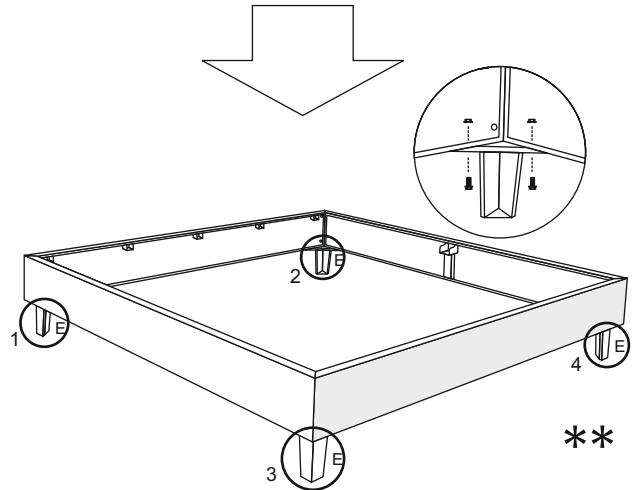

# Double Bed Frame Assembly Instruction

B001DS

1980mm L x 1830mm W x 1150mm/1305mm H

\*\* Please skip this step for assembling parts-E (extend legs), if you have plan to use thicker mattress. Otherwise the mattress level from ground may higher than normal.

# Double Bed Frame Assembly Instruction

B001MS

1980mm L x 1680mm W x 1150mm/1305mm H

\*\* Please skip this step for assembling parts-E (extend legs), if you have plan to use thicker mattress. Otherwise the mattress level from ground may higher than normal.

# Double Bed Frame Assembly Instruction

B001SS

1980mm L x 1070mm W x 980mm/1130mm H

\*\* Please skip this step for assembling parts-E (extend legs), if you have plan to use thicker mattress. Otherwise the mattress level from ground may higher than normal.