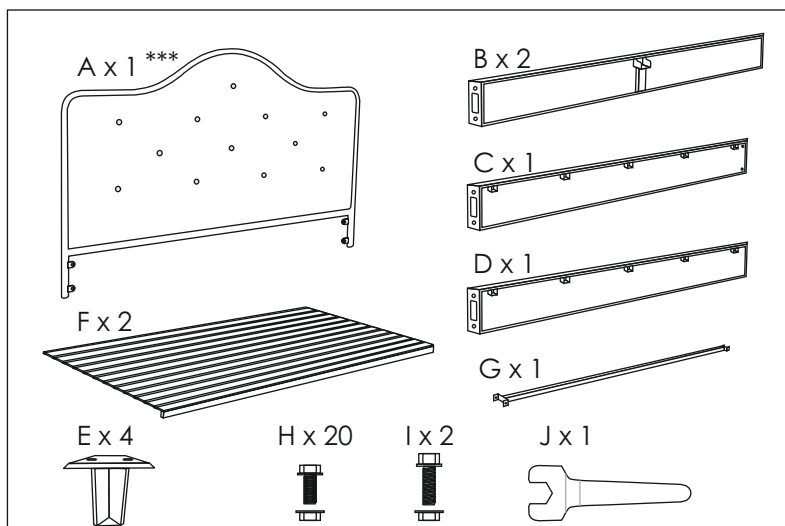

# Double Bed Frame Assembly Instruction

B001DS

1980mm L x 1830mm W x 1150mm/1305mm H

\*\* Please skip this step for assembling parts-E (extend legs), if you have plan to use thicker mattress. Otherwise the mattress level from ground may higher than normal.

# Double Bed Frame Assembly Instruction

B001MS

1980mm L x 1680mm W x 1150mm/1305mm H

\*\* Please skip this step for assembling parts-E (extend legs), if you have plan to use thicker mattress. Otherwise the mattress level from ground may higher than normal.

# Double Bed Frame Assembly Instruction

B001SS

1980mm L x 1070mm W x 980mm/1130mm H

\*\* Please skip this step for assembling parts-E (extend legs), if you have plan to use thicker mattress. Otherwise the mattress level from ground may higher than normal.