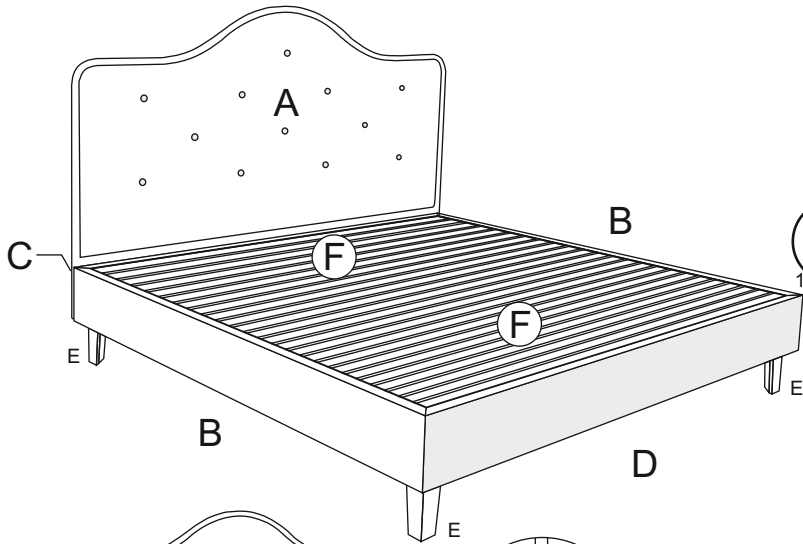

# Double Bed Frame Assembly Instruction

B001DS

1980mm L x 1830mm W x 1150mm/1305mm H

\*\* Please skip this step for assembling parts-E (extend legs), if you have plan to use thicker mattress. Otherwise the mattress level from ground may higher than normal.

# Double Bed Frame Assembly Instruction

B001MS

1980mm L x 1680mm W x 1150mm/1305mm H

\*\* Please skip this step for assembling parts-E (extend legs), if you have plan to use thicker mattress. Otherwise the mattress level from ground may higher than normal.

\*\*\* Headboard(optional) sold separately.

Quality Product of

# Double Bed Frame Assembly Instruction

B001SS

1980mm L x 1070mm W x 980mm/1130mm H

\*\* Please skip this step for assembling parts-E (extend legs), if you have plan to use thicker mattress. Otherwise the mattress level from ground may higher than normal.