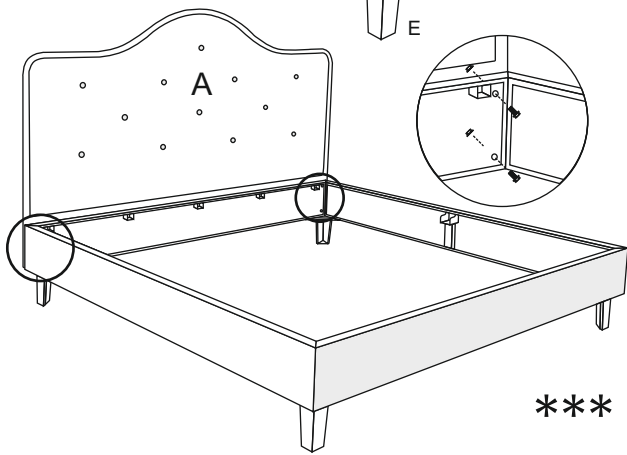

# Double Bed Frame Assembly Instruction

B001DS

1980mm L x 1830mm W x 1150mm/1305mm H

\*\* Please skip this step for assembling parts-E (extend legs), if you have plan to use thicker mattress. Otherwise the mattress level from ground may higher than normal.

# Double Bed Frame Assembly Instruction

B001MS

1980mm L x 1680mm W x 1150mm/1305mm H

\*\* Please skip this step for assembling parts-E (extend legs), if you have plan to use thicker mattress. Otherwise the mattress level from ground may higher than normal.

# Double Bed Frame Assembly Instruction

B001SS

1980mm L x 1070mm W x 980mm/1130mm H

\*\* Please skip this step for assembling parts-E (extend legs), if you have plan to use thicker mattress. Otherwise the mattress level from ground may higher than normal.