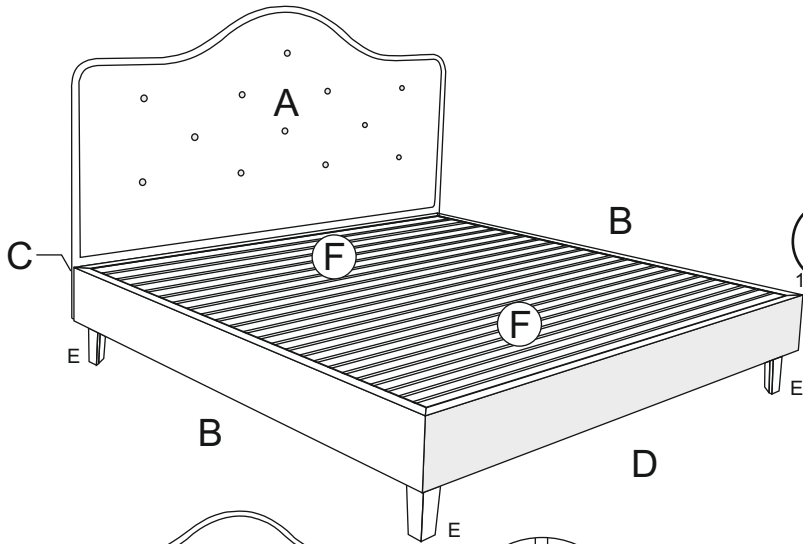

# Double Bed Frame Assembly Instruction

B001DS

1980mm L x 1830mm W x 1150mm/1305mm H

\*\* Please skip this step for assembling parts-E (extend legs), if you have plan to use thicker mattress. Otherwise the mattress level from ground may higher than normal.

\*\*\* Headboard(optional) sold separately.

Quality Product of

# Double Bed Frame Assembly Instruction

B001MS

1980mm L x 1680mm W x 1150mm/1305mm H

\*\* Please skip this step for assembling parts-E (extend legs), if you have plan to use thicker mattress. Otherwise the mattress level from ground may higher than normal.

# Double Bed Frame Assembly Instruction

B001SS

1980mm L x 1070mm W x 980mm/1130mm H

\*\* Please skip this step for assembling parts-E (extend legs), if you have plan to use thicker mattress. Otherwise the mattress level from ground may higher than normal.