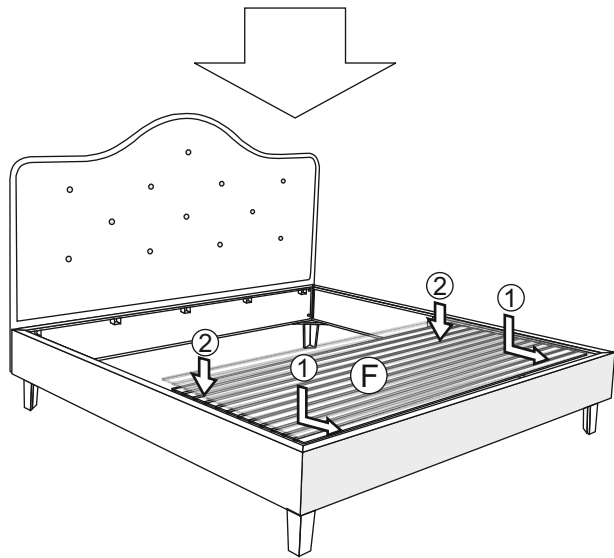

# Double Bed Frame Assembly Instruction

B001DS

1980mm L x 1830mm W x 1150mm/1305mm H

\*\* Please skip this step for assembling parts-E (extend legs), if you have plan to use thicker mattress. Otherwise the mattress level from ground may higher than normal.

# Double Bed Frame Assembly Instruction

B001MS

1980mm L x 1680mm W x 1150mm/1305mm H

\*\* Please skip this step for assembling parts-E (extend legs), if you have plan to use thicker mattress. Otherwise the mattress level from ground may higher than normal.

# Double Bed Frame Assembly Instruction

B001SS

1980mm L x 1070mm W x 980mm/1130mm H

\*\* Please skip this step for assembling parts-E (extend legs), if you have plan to use thicker mattress. Otherwise the mattress level from ground may higher than normal.