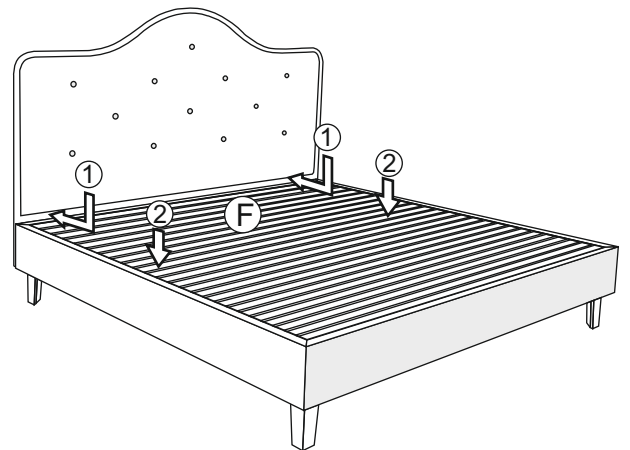

# Double Bed Frame Assembly Instruction

B001DS

1980mm L x 1830mm W x 1150mm/1305mm H

\*\* Please skip this step for assembling parts-E (extend legs), if you have plan to use thicker mattress. Otherwise the mattress level from ground may higher than normal.

\*\*\* Headboard(optional) sold separately.

Quality Product of

# Double Bed Frame Assembly Instruction

B001MS

1980mm L x 1680mm W x 1150mm/1305mm H

\*\* Please skip this step for assembling parts-E (extend legs), if you have plan to use thicker mattress. Otherwise the mattress level from ground may higher than normal.

# Double Bed Frame Assembly Instruction

B001SS

1980mm L x 1070mm W x 980mm/1130mm H

\*\* Please skip this step for assembling parts-E (extend legs), if you have plan to use thicker mattress. Otherwise the mattress level from ground may higher than normal.