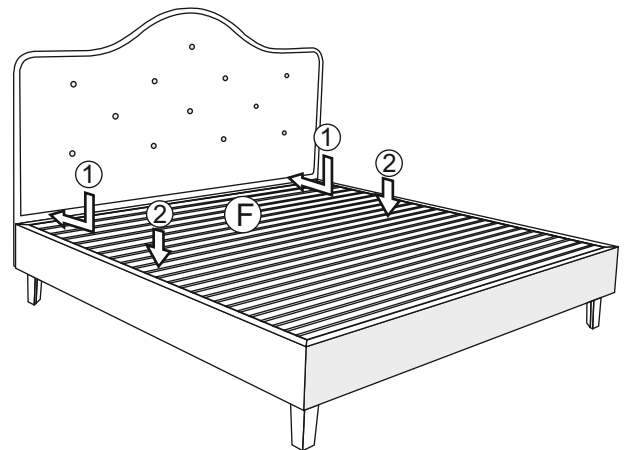

# Double Bed Frame Assembly Instruction

B001DS

1980mm L x 1830mm W x 1150mm/1305mm H

\*\* Please skip this step for assembling parts-E (extend legs), if you have plan to use thicker mattress. Otherwise the mattress level from ground may higher than normal.

# Double Bed Frame Assembly Instruction

B001MS

1980mm L x 1680mm W x 1150mm/1305mm H

\*\* Please skip this step for assembling parts-E (extend legs), if you have plan to use thicker mattress. Otherwise the mattress level from ground may higher than normal.

\*\*\* Headboard(optional) sold separately.

Quality Product of

# Double Bed Frame Assembly Instruction

B001SS

1980mm L x 1070mm W x 980mm/1130mm H

\*\* Please skip this step for assembling parts-E (extend legs), if you have plan to use thicker mattress. Otherwise the mattress level from ground may higher than normal.