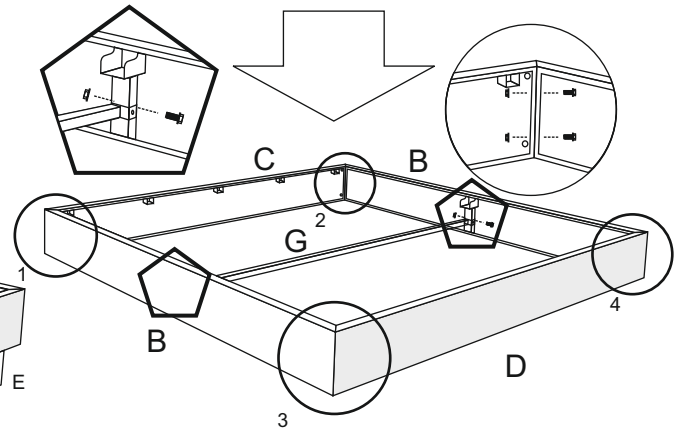

# Double Bed Frame Assembly Instruction

B001DS

1980mm L x 1830mm W x 1150mm/1305mm H

\*\* Please skip this step for assembling parts-E (extend legs), if you have plan to use thicker mattress. Otherwise the mattress level from ground may higher than normal.

# Double Bed Frame Assembly Instruction

B001MS

1980mm L x 1680mm W x 1150mm/1305mm H

\*\* Please skip this step for assembling parts-E (extend legs), if you have plan to use thicker mattress. Otherwise the mattress level from ground may higher than normal.

# Double Bed Frame Assembly Instruction

B001SS

1980mm L x 1070mm W x 980mm/1130mm H

\*\* Please skip this step for assembling parts-E (extend legs), if you have plan to use thicker mattress. Otherwise the mattress level from ground may higher than normal.