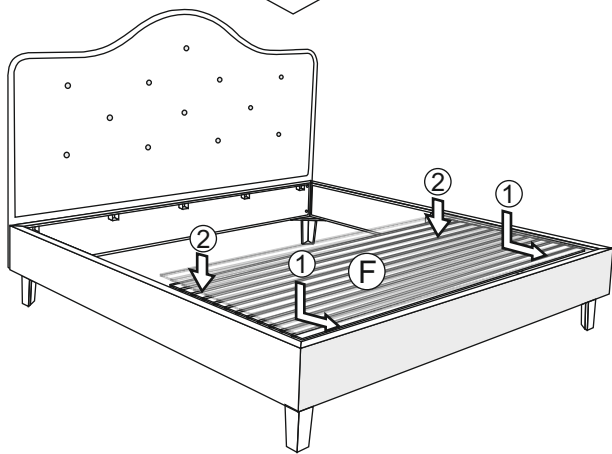

# Double Bed Frame Assembly Instruction

B001DS

1980mm L x 1830mm W x 1150mm/1305mm H

\*\* Please skip this step for assembling parts-E (extend legs), if you have plan to use thicker mattress. Otherwise the mattress level from ground may higher than normal.

\*\*\* Headboard(optional) sold separately.

Quality Product of

# Double Bed Frame Assembly Instruction

B001MS

1980mm L x 1680mm W x 1150mm/1305mm H

\*\* Please skip this step for assembling parts-E (extend legs), if you have plan to use thicker mattress. Otherwise the mattress level from ground may higher than normal.