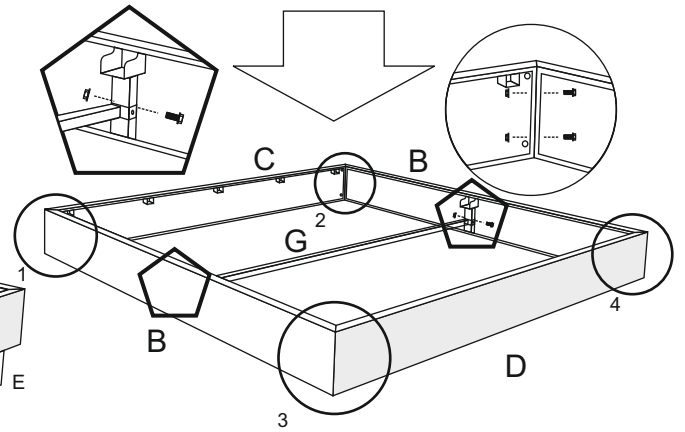

# Double Bed Frame Assembly Instruction

B001MS

1980mm L x 1680mm W x 1150mm/1305mm H

\*\* Please skip this step for assembling parts-E (extend legs), if you have plan to use thicker mattress. Otherwise the mattress level from ground may higher than normal.

# Double Bed Frame Assembly Instruction

B001SS

1980mm L x 1070mm W x 980mm/1130mm H

\*\* Please skip this step for assembling parts-E (extend legs), if you have plan to use thicker mattress. Otherwise the mattress level from ground may higher than normal.